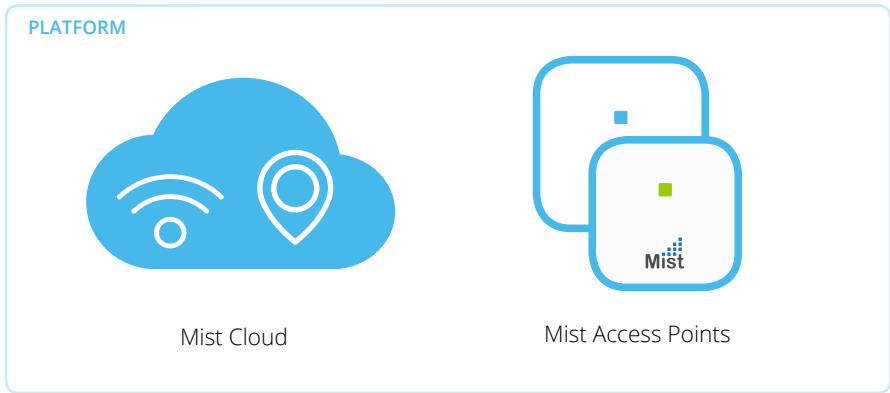

Mist Bluetooth® LE Sales Guide

Mist built the first learning WLAN, designed specifically for the smart device era. It simplifies Wi-fi operations through automation, event correlation, and predictive recommendations – all handled via a purpose-built cloud architecture. And it enables highly accurate Bluetooth® LE location services without the need for site surveys and physical beacons.

THE MIST LEARNING WLAN:

The Mist Wireless Platform delivers the best Wi-Fi and Bluetooth® LE experiences

WHY IS MIST BLE UNIQUE?

Virtual Beacons Replace Physical Hardware

Patented virtual BLE (vBLE) technology lets you deploy and move virtual beacons with the simple click of a mouse (or via APIs), eliminating the need for physical beacons.