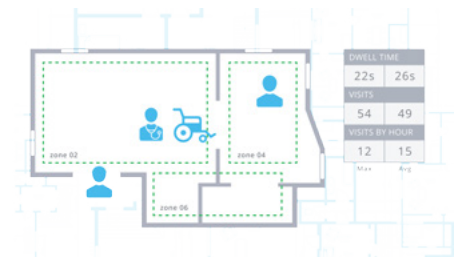

MIST BLE ASSET VISIBILITY SERVICE

Get full visibility into people and things using standards-based Bluetooth® LE.